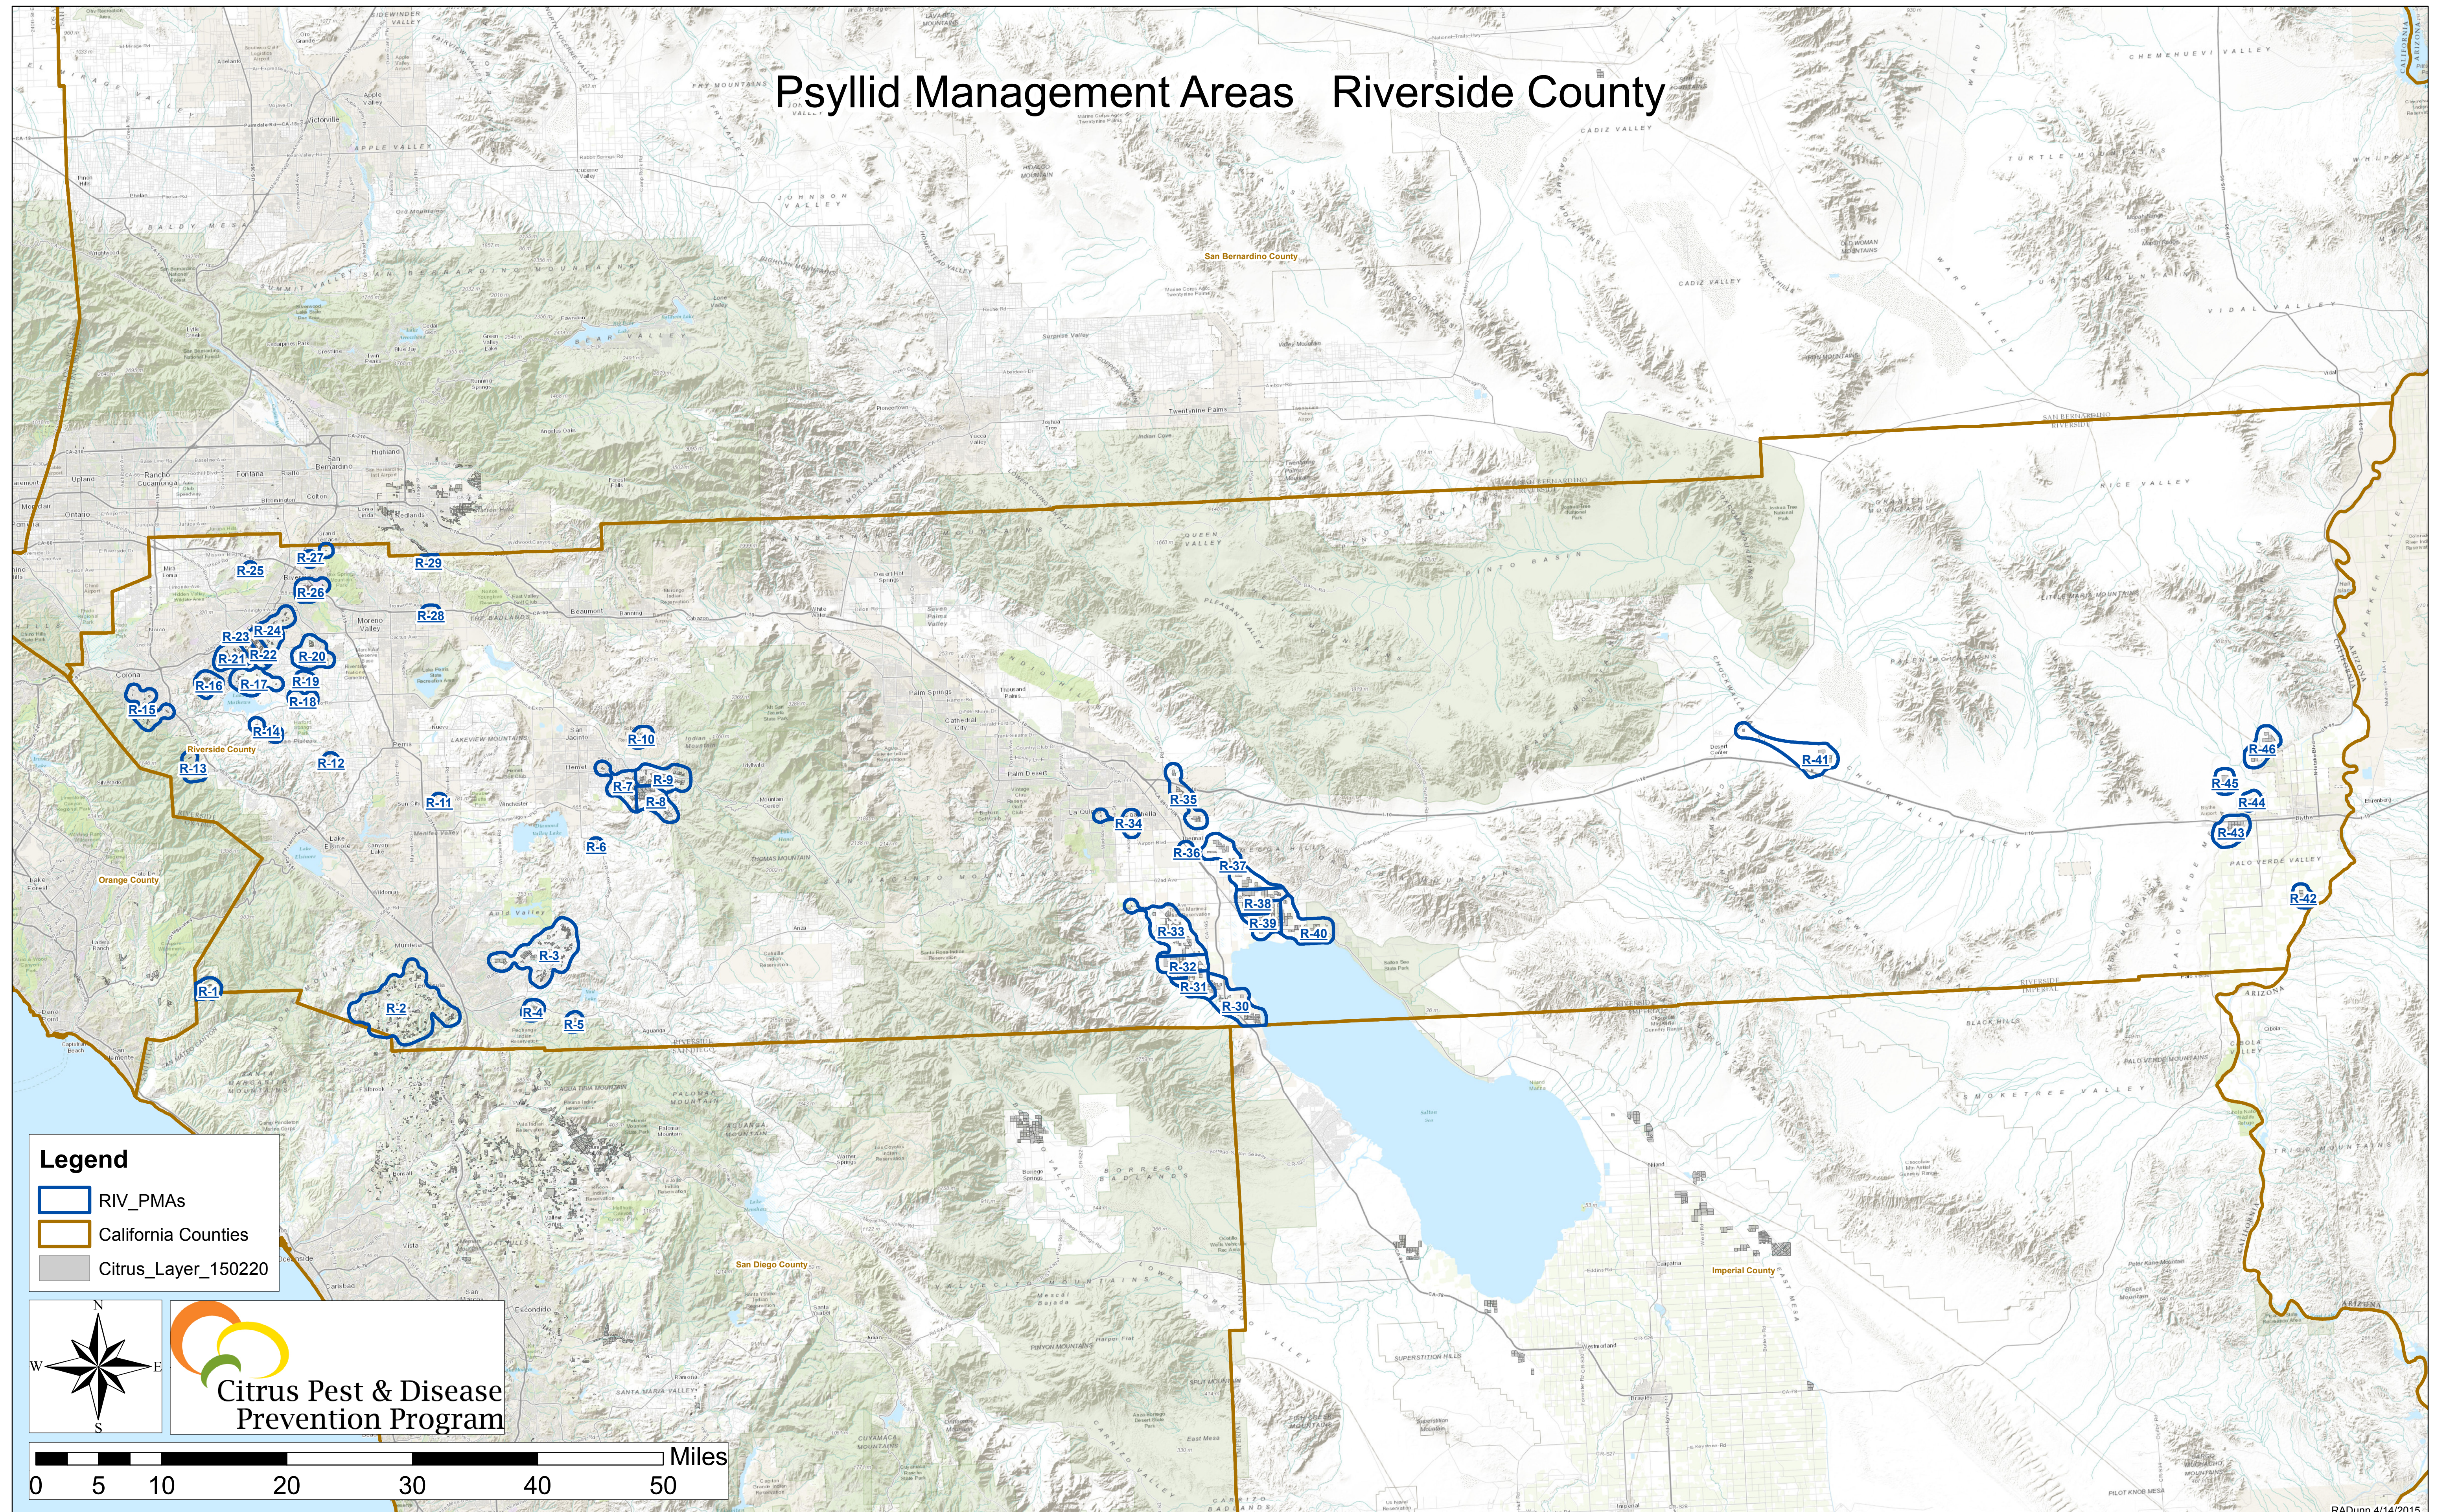

Psyllid Management Areas Riverside County

Legend

- RIV_PMA
- California Counties
- Citrus_Layer_150220

Citrus Pest & Disease Prevention Program