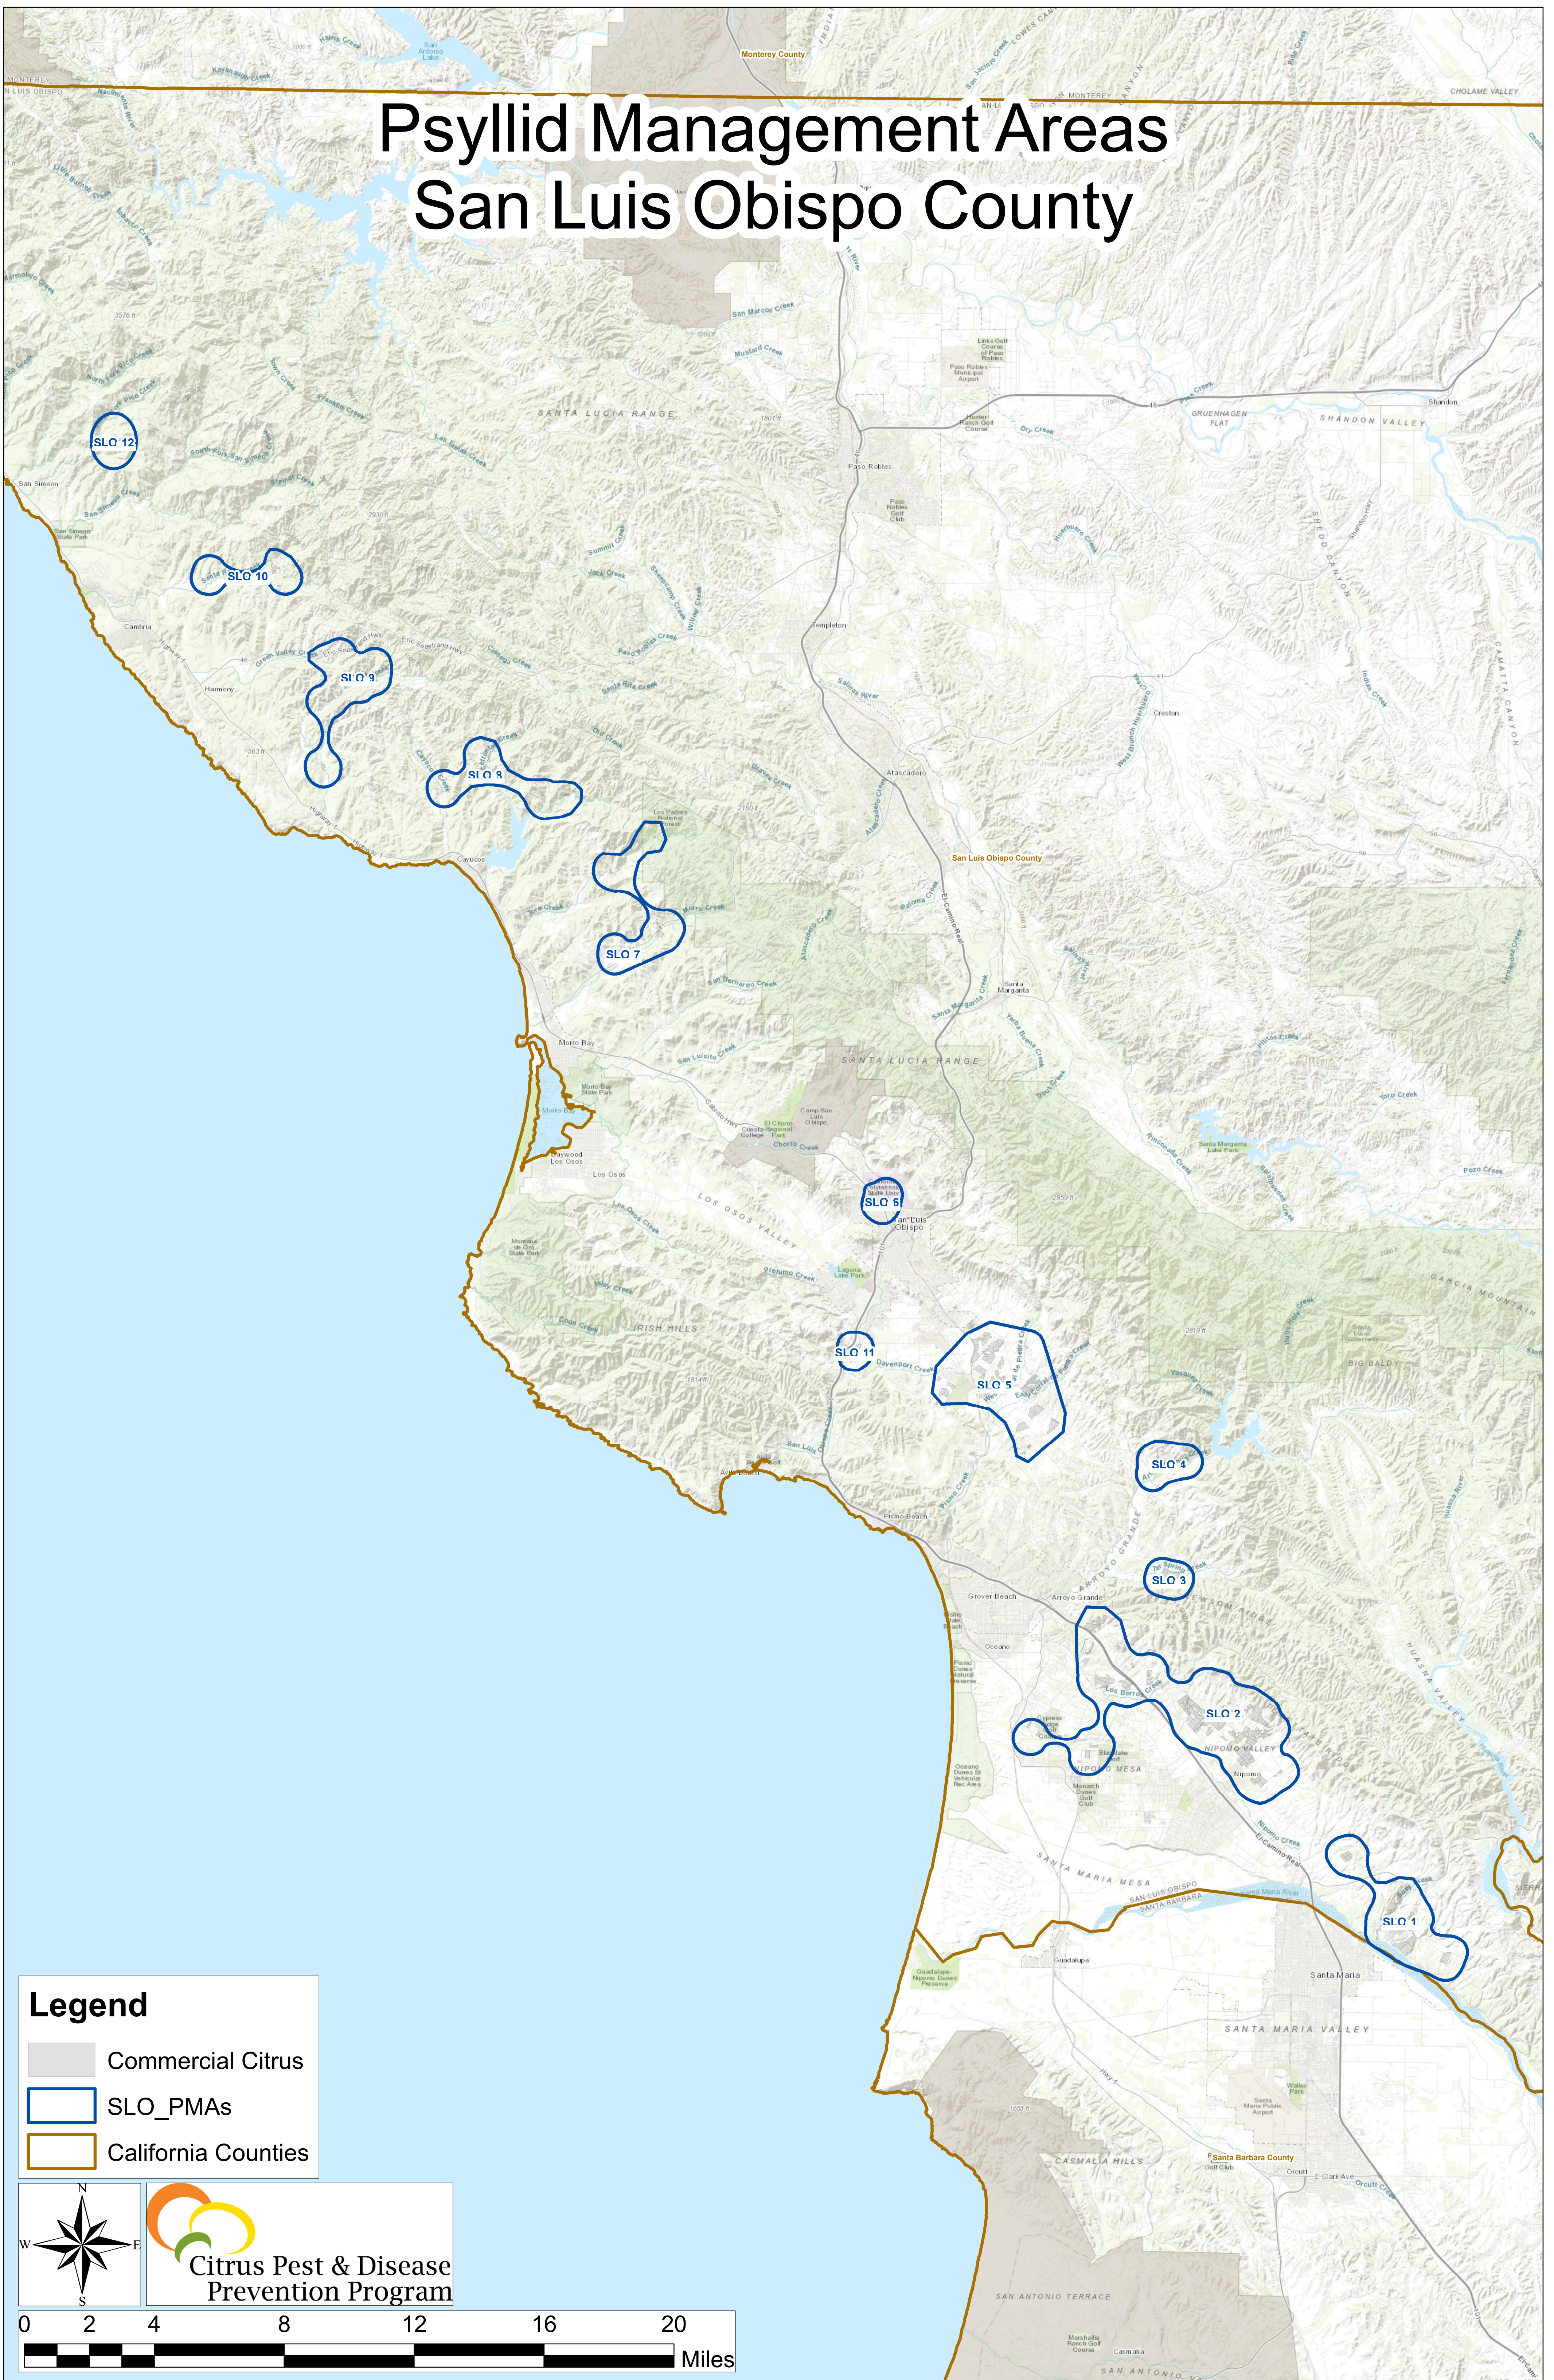

Psyllid Management Areas San Luis Obispo County

Legend

- Commercial Citrus
- SLO_PMA
- California Counties